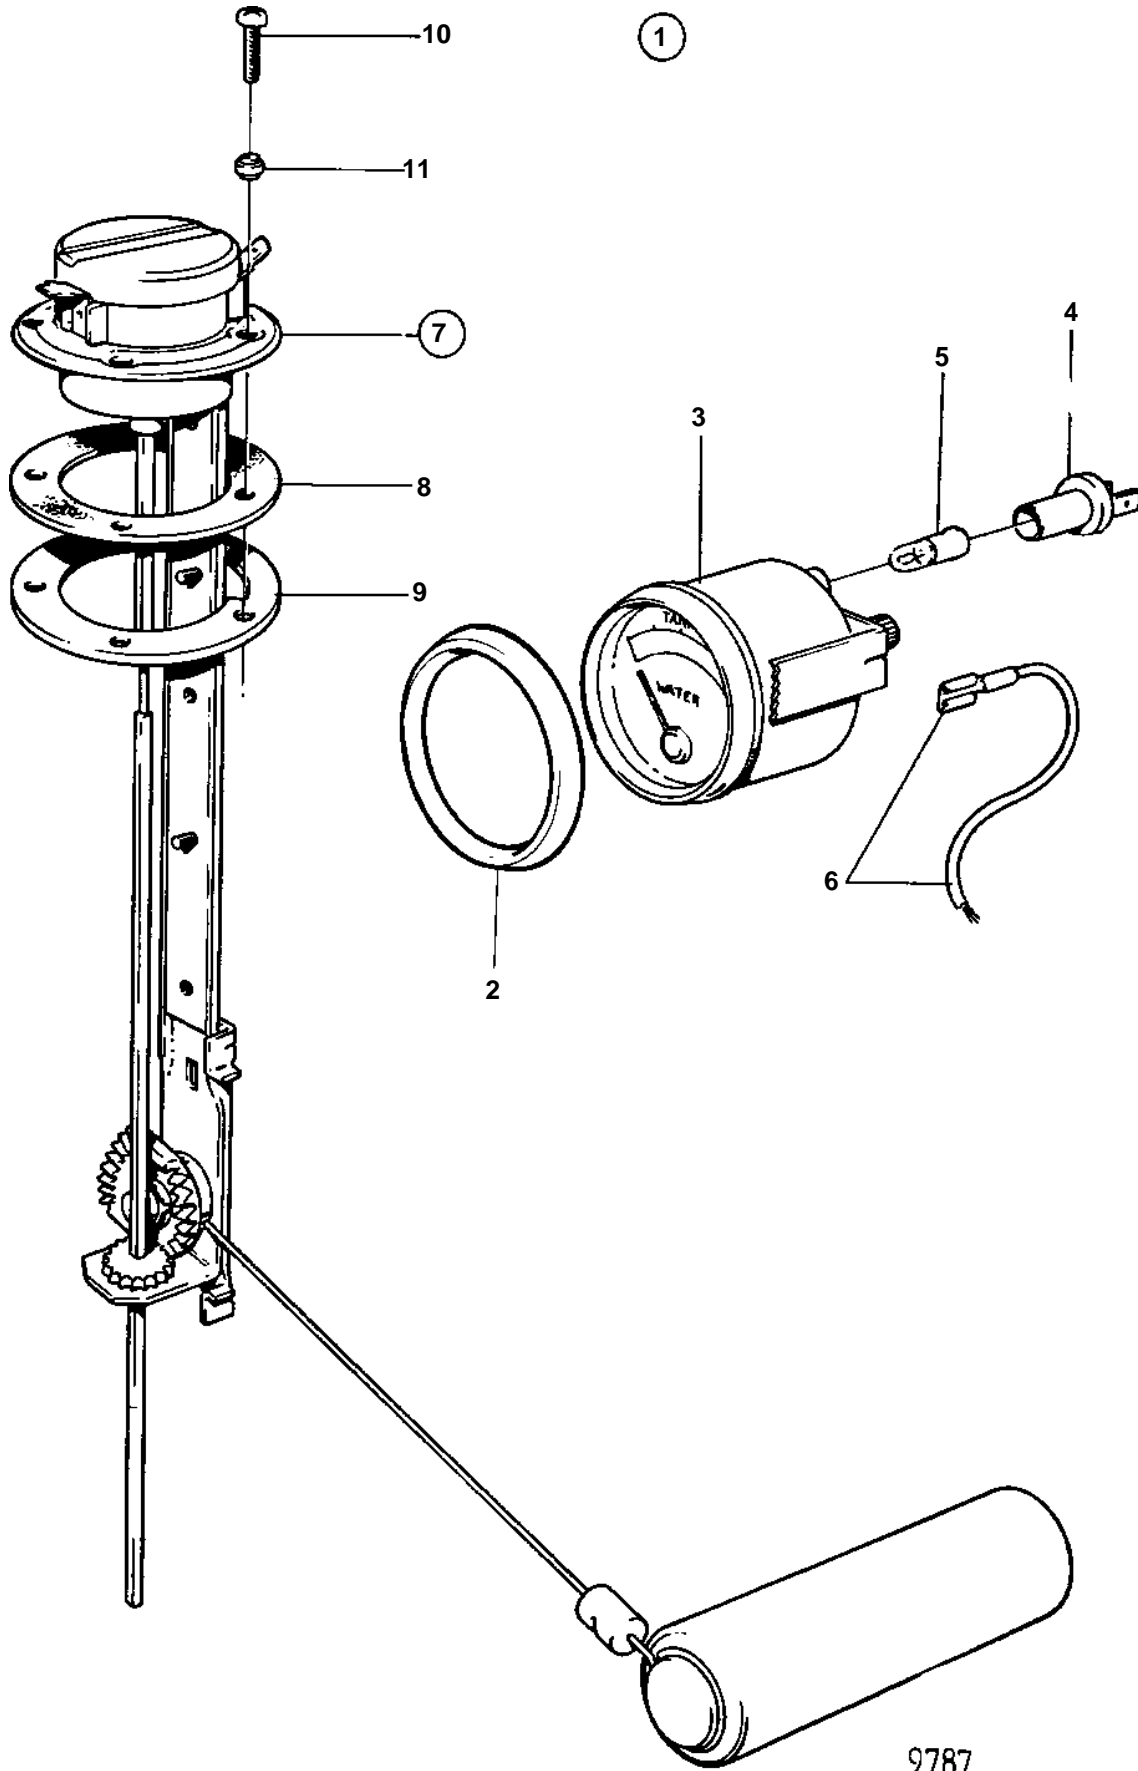

COMMON

COMMON

REF	PART NO.	QTY	DESCRIPTION	NOTES
1	1140462	1	Water level gauge ki	12V
2	858643	1	· Front ring	
3	863942	1	· Water level gauge	
4	863945	2	· · Bulb socket	FOR INSTRUMENTS WITH PARTNO 828632,828635 SHOULD WHITE BULB 19923 AND BULB HOLDER 808175 BE INSTALLED.
5	863946	2	· · Bulb	
6		X	· CABLES AND TERMINALS	SEE GROUP 3
7	834389	1	· Sender	
8	89865	1	· · Gasket	
9	834480	1	· · Flange	
10	956078	4	· · Screw	
	956081	1	· · Screw	
11	834481	5	· · Gasket	